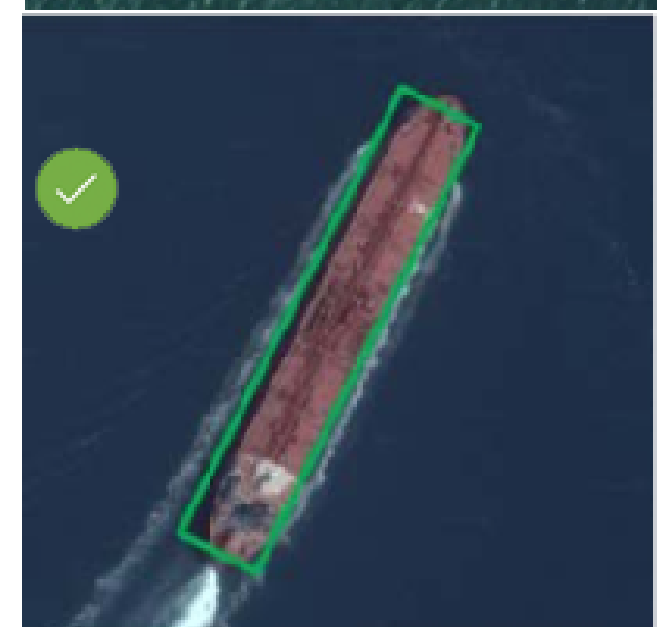

- ☒ Red Tanker
- ☒ Location
- ☒ Size
- ☒ North Heading
- ☒ In Motion

MATRIXYZ LLC